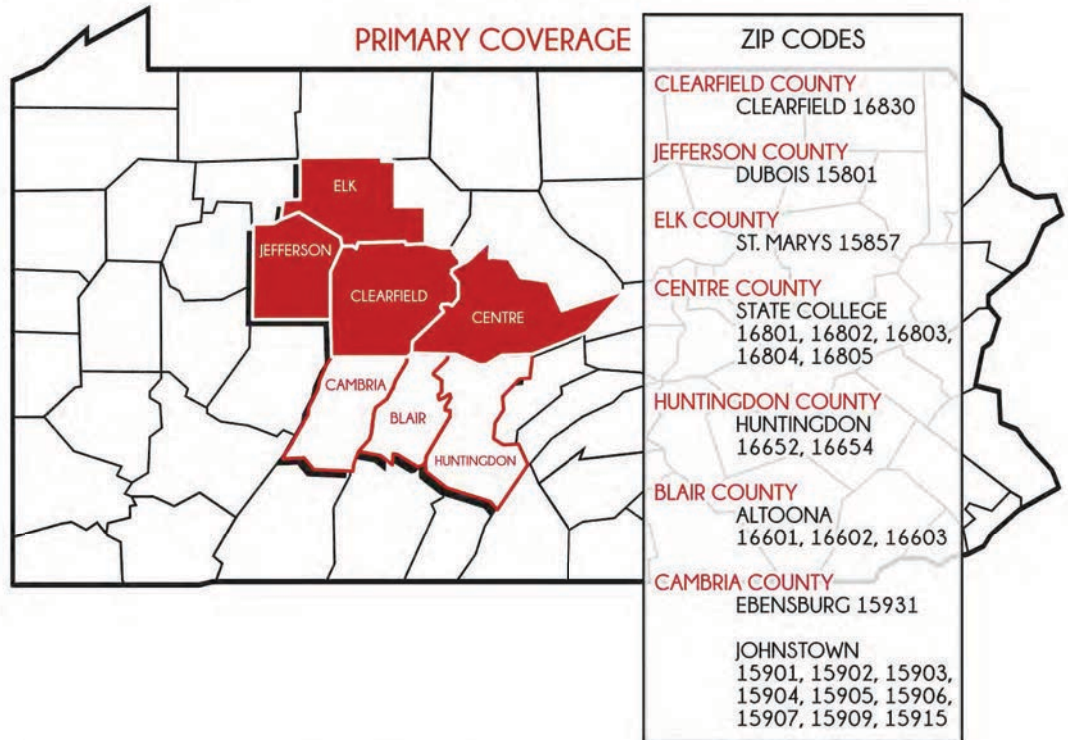

TRAFFIC
on average per month

	Unique visitors	Number of visits	Pages	Hits	Bandwidth
Viewed traffic	238,578	522,823	7,932,668	24,974,969	219.35 GB